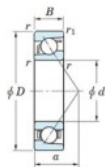

Deep groove ball bearing single row 7003-C-FY-JTEKT - 7003-C-FY-KOYO

<https://www.123bearing.com/bearing-housing/deep-groove-bearing/single-row/7003-c-fy-koyo>

Boundary dimensions

Single row angular bearing

| Bearing No. | Boundary dimensions(mm) | | | | | | Basic load ratings(kN) | | Fatigue load factor | | Limiting speeds(min-1) |
|-------------|-------------------------|----|----|--------|---------|------|------------------------|------|---------------------|-------------|------------------------|
| | d | D | B | r (mm) | r1 (mm) | Cr | C0r | Ce | f0 | Grease lub. | |
| 7003C FY | 17 | 35 | 10 | 0.3 | 0.15 | 9.15 | 4.45 | 0.23 | 14.6 | 31000 | |

PRODUCT FEATURES

| | |
|------------------|---------------|
| Brand | JTEKT |
| N° Ean13 | 3616060640116 |
| Inside diameter | 17 mm |
| Outside diameter | 35 mm |
| Thickness | 10 mm |
| Limiting speed | 31000 rpm |
| Dynamic load | 9.15 kN |
| Static load | 4.45 kN |
| Packaging | 1 |