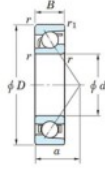

## Deep groove ball bearing single row 7218-JTEKT - 7218-KOYO

<https://www.123bearing.com/bearing-housing/deep-groove-bearing/single-row/7218-koyo>

Boundary dimensions

Single row angular bearing

Bearing No.	Boundary dimensions(mm)					Basic load ratings(kN)		Fatigue load limit(kN)		factor (f)	Limiting speeds(min-1) (Grease lub.)
	d	D	B	r1(mm)	r(mm)	Cr	C0r	C0r	C0r		
7218	90	160	30	2	1	147	103	5.65	-	-	3700

### PRODUCT FEATURES

Brand	JTEKT
N° Ean13	4549250197437
Inside diameter	90 mm
Inside diameter	3.543" inch
Outside diameter	160 mm
Outside diameter	6.299" inch
Thickness	30 mm
Thickness	1.181" inch
Limiting speed	3700 rpm
Weight	2220 g
Dynamic load	147 kN
Static load	103 kN
Packaging	1