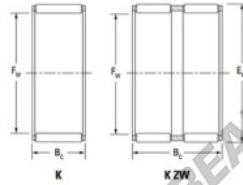

Needle roller cage K70-88-40-H-JTEKT - K70-88-40-H-KOYO

<https://www.123bearing.com/bearing-housing/needle-roller-bearing/cage/k70-88-40-h-koyo>

Boundary dimensions

Radial needle roller and cage assemblies

Bearing No.	Boundary dimensions(mm)			Basic load ratings(kN)		Fatigue load limit(kN)	Limiting speed(min-1)	
	Fw	Bw	Bc	C _r	C _{0r}	C ₀	Gear oil	Oil lub.
K70X88X30H	70	88	30	115	175	28.1	4100	6400

PRODUCT FEATURES

Brand	JTEKT
N° Ean13	3616060636409
Inside diameter	70 mm
Outside diameter	88 mm
Thickness	30 mm
Limiting speed	4100 rpm
Dynamic load	115 kN
Static load	175 kN
Packaging	1

contact@123bearing.com

(646) 712 9672