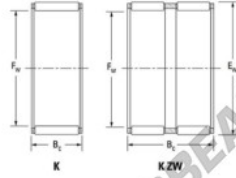

Needle roller cage K42-47-13-H-JTEKT - K42-47-13-H-KOYO

<https://www.123bearing.com/bearing-housing/needle-roller-bearing/cage/k42-47-13-h-koyo>

Boundary dimensions

Radial needle roller and cage assemblies

Bearing No.	Boundary dimensions(mm)			Basic load ratings(kN)		Fatigue load limit(kN)	Limiting speed(min-1)	
	Fw	Ew	Bc	Cr	Cr0	Cr	Grease lub.	Oil lub.
K42X47X13H	42	47	13	18.7	34.9	5.3	6500	10000

PRODUCT FEATURES

Brand	JTEKT
N° Ean13	3616060635372
Inside diameter	42 mm
Outside diameter	47 mm
Thickness	13 mm
Limiting speed	6500 rpm
Dynamic load	18.7 kN
Static load	34.9 kN
Packaging	1

contact@123bearing.com

(646) 712 9672