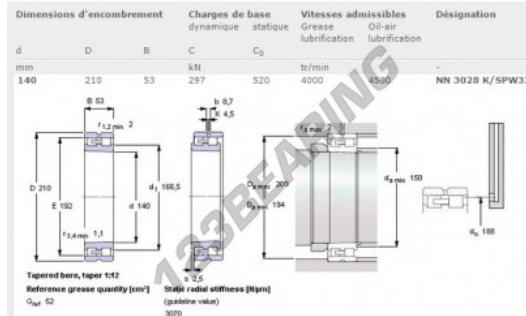

Roller bearing

NN3028K-SPW33-SKF - NN3028K-SPW33-SKF

https://www.123bearing.com/bearing-housing/roller-bearing/roller/nn3028k-spw33-skf

PRODUCT FEATURES

Brand	SKF
N° Ean13	7316576611230
Inside diameter	140 mm
Inside diameter	5.512" inch
Outside diameter	210 mm
Outside diameter	8.268" inch
Thickness	53 mm
Thickness	2.087" inch
Weight	6150 g
Dynamic load	297 kN
Static load	520 kN
Packaging	1