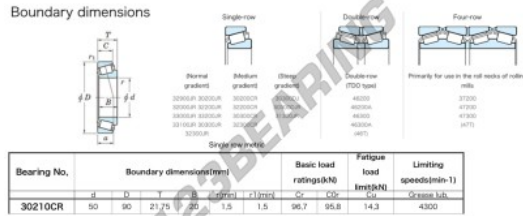

Tapered roller bearing 30210-CR-JTEKT - 30210-CR-KOYO

<https://www.123bearing.com/bearing-housing/roller-bearing/tapered/30210-cr-koyo>

PRODUCT FEATURES

Brand	JTEKT
N° Ean13	3616060628169
Inside diameter	50 mm
Outside diameter	90 mm
Thickness	21.75 mm
Limiting speed	4300 rpm
Dynamic load	96.7 kN
Static load	95.8 kN
Packaging	1