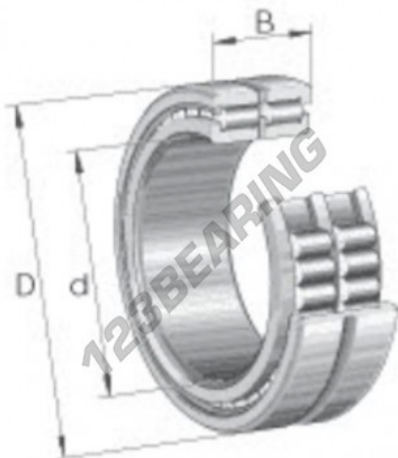

## Roller bearing SL184922-A-INA - SL184922-A-INA

<https://www.123bearing.com/bearing-housing/roller-bearing/roller/sl184922-a-ina>

### PRODUCT FEATURES

Brand	INA
N° Ean13	3616060625816
Inside diameter	110 mm
Outside diameter	150 mm
Thickness	40 mm
Weight	2150 g
Packaging	-

[contact@123bearing.com](mailto:contact@123bearing.com)

(646) 712 9672