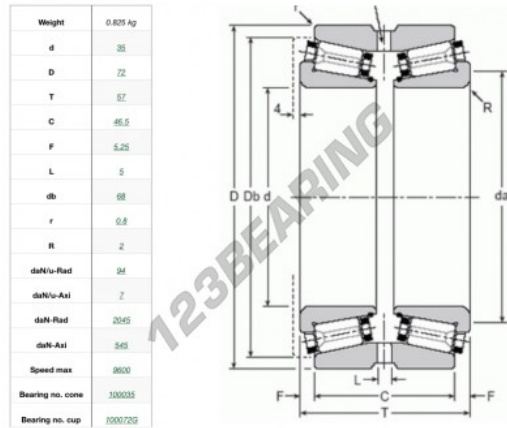

Roller bearing

100035-100072G-GAMET - 100035-100072G-GAMET

<https://www.123bearing.com/bearing-housing/roller-bearing/roller/100035-100072g-gamet>

PRODUCT FEATURES

Brand	GAMET
N° Ean13	3616060625779
Inside diameter	35 mm
Outside diameter	72 mm
Thickness	57 mm
Limiting speed	9600 rpm
Packaging	1