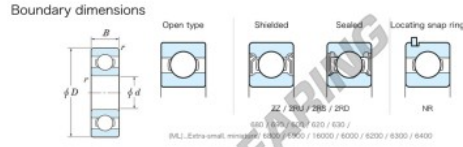

## Deep groove ball bearing single row 634-JTEKT - 634-KOYO

<https://www.123bearing.com/bearing-housing/deep-groove-bearing/single-row/634-koyo>

Extra small Standard open type

Bearing No.	Boundary dimensions (mm)			Basic load ratings (kN)		Fatigue load limit (kN)	factor	Limiting speeds (min-1)
	d	D	B	Cr	C0r			
634	4	16	5	1.7	0.52	0.01	12.4	40000 Grease lub.

## PRODUCT FEATURES

Brand	JTEKT
N° Ean13	3616060623782
Inside diameter	4 mm
Outside diameter	16 mm
Thickness	5 mm
Limiting speed	40000 rpm
Dynamic load	1.7 kN
Static load	0.52 kN
Packaging	1

[contact@123bearing.com](mailto:contact@123bearing.com)