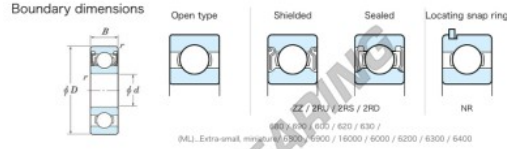

Deep groove ball bearing single row 698-2RS-JTEKT - 698-2RS-KOYO

<https://www.123bearing.com/bearing-housing/deep-groove-bearing/single-row/698-2rs-koyo>

Extra-small standard contact sealed 2RS

Bearing No.	Boundary dimensions (mm)				Basic load ratings (kN)		Fatigue load limit (kN)		factor	Limiting speeds (min-1)
	d	D	B	r (min)	Cr	C0r	Cu	f0		
698 2RS	8	19	6	0.3	2.8	0.91	0.04	12.9		Grease lub. 27000

PRODUCT FEATURES

Brand	JTEKT
N° Ean13	3616060622549
Inside diameter	8 mm
Sealing	Seal on both sides
Outside diameter	19 mm
Thickness	6 mm
Limiting speed	27000 rpm
Dynamic load	2.8 kN
Static load	0.91 kN
Packaging	1