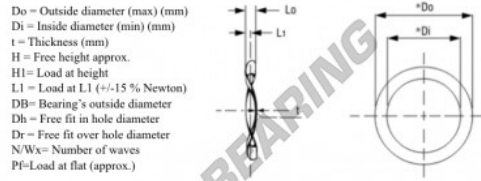

Compression wave spring washer WSW-CT-46.5-40-0.40-4 - WSW-CT-46.5-40-0.40-4

<https://www.123bearing.com/accessories/washer/compression-wave-spring-washer/wsw-ct-46.5-40-0.40-4>

Wave Spring Washers - Compression Type

Part Number	Di (mm)	Do (mm)	T (mm)	Wx	Pf (N)	R (N/mm)	Lo (mm)	Db (mm)
W1831-016	40,0	46,5	0,40	4	333,4	68,6	3,00	47

PRODUCT FEATURES

Brand	GEN
Inside diameter	40 mm
Outside diameter	46.5 mm
Thickness	0.4 mm
Weight	1 g
Material	STEEL
Number of corrugations	4
Packaging	1
Flat load (approx)	333.4 N
R	68.6 N/mm
Approximate headroom	3 mm
Ball bearing diameter	47 mm