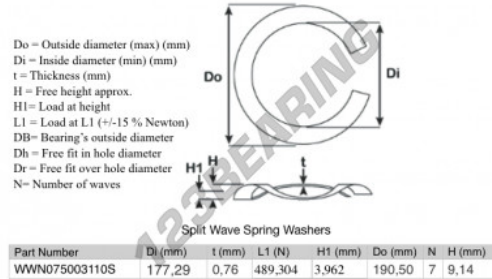

Split wave spring washer

SWSW-190.50-177.29-0.76-7-SS - SWSW-190.50-177.29-0.76-7-SS

<https://www.123bearing.com/accessories/washer/split-wave-spring-washer/swsw-190.50-177.29-0.76-7-ss>

PRODUCT FEATURES

Brand	GEN
Inside diameter	177.29 mm
Inside diameter	6.98" inch
Thickness	0.76 mm
Thickness	0.03" inch
Material	STAINLESS STEEL
Packaging	1
Load at L1	489.304 N
Load height	3.962
Outside diameter (max)	190.5 mm
Outside diameter (max)	7 1/2" inch
Number of waves	7