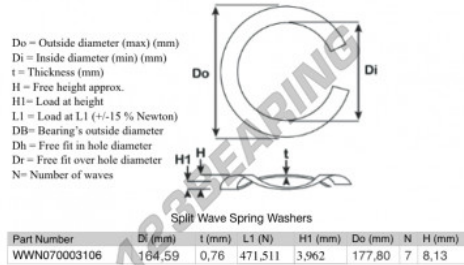

Split wave spring washer

SWSW-177.80-164.59-0.76-7 - SWSW-177.80-164.59-0.76-7

<https://www.123bearing.com/accessories/washer/split-wave-spring-washer/sws-177.80-164.59-0.76-7>

PRODUCT FEATURES

Brand	GEN
Inside diameter	164.59 mm
Thickness	0.76 mm
Material	STEEL
Packaging	1
Load at L1	471.511 N
Load height	3.962
Outside diameter (max)	177.8 mm
Number of waves	7