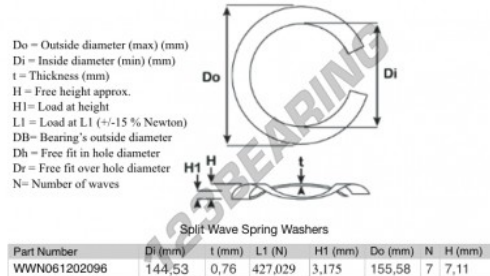

## Split wave spring washer

**SWSW-155.58-141.48-0.76-7-SS - SWSW-155.58-141.48-0.76-7-SS**

<https://www.123bearing.com/accessories/washer/split-wave-spring-washer/sws-155.58-141.48-0.76-7-ss>

## PRODUCT FEATURES

Brand	GEN
Inside diameter	141.48 mm
Inside diameter	5.57" inch
Thickness	0.76 mm
Thickness	0.03" inch
Material	STAINLESS STEEL
Packaging	1
Load at L1	427.029 N
Load height	3.175
Outside diameter (max)	155.58 mm
Outside diameter (max)	6 1/8" inch
Number of waves	7