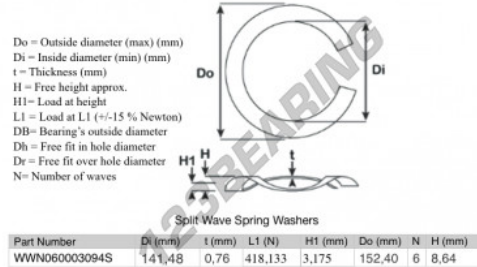

## Split wave spring washer

**SWSW-152.40-141.48-0.76-6-SS - SWSW-152.40-141.48-0.76-6-SS**

<https://www.123bearing.com/accessories/washer/split-wave-spring-washer/sws-152.40-141.48-0.76-6-ss>

## PRODUCT FEATURES

Brand	GEN
Inside diameter	141.48 mm
Thickness	0.76 mm
Material	STAINLESS STEEL
Packaging	1
Load at L1	418.133 N
Load height	3.175
Outside diameter (max)	152.4 mm
Number of waves	6

[contact@123bearing.com](mailto:contact@123bearing.com)