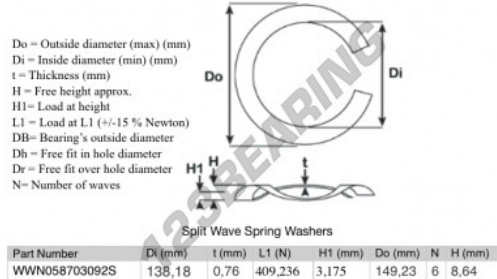

Split wave spring washer

SWSW-149.23-138.18-0.76-6-SS - SWSW-149.23-138.18-0.76-6-SS

<https://www.123bearing.com/accessories/washer/split-wave-spring-washer/swsw-149.23-138.18-0.76-6-ss>

PRODUCT FEATURES

Brand	GEN
Inside diameter	138.18 mm
Thickness	0.76 mm
Material	STAINLESS STEEL
Packaging	1
Load at L1	409.236 N
Load height	3.175
Outside diameter (max)	149.23 mm
Number of waves	6

contact@123bearing.com