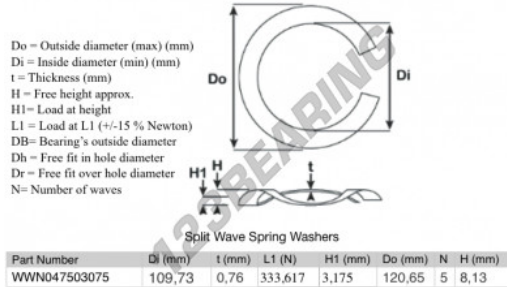

Split wave spring washer

SWSW-120.65-109.73-0.76-5 - SWSW-120.65-109.73-0.76-5

<https://www.123bearing.com/accessories/washer/split-wave-spring-washer/swsw-120.65-109.73-0.76-5>

PRODUCT FEATURES

| | |
|------------------------|-----------|
| Brand | GEN |
| Inside diameter | 109.73 mm |
| Thickness | 0.76 mm |
| Material | STEEL |
| Packaging | 1 |
| Load at L1 | 333.617 N |
| Load height | 3.175 |
| Outside diameter (max) | 120.65 mm |
| Number of waves | 5 |