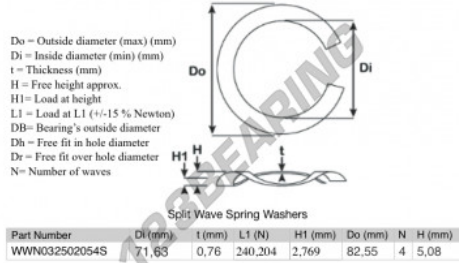

Split wave spring washer

SWSW-82.55-71.63-0.76-4-SS - SWSW-82.55-71.63-0.76-4-SS

<https://www.123bearing.com/accessories/washer/split-wave-spring-washer/sws-82.55-71.63-0.76-4-ss>

PRODUCT FEATURES

Brand	GEN
Inside diameter	71.63 mm
Thickness	0.76 mm
Material	STAINLESS STEEL
Packaging	1
Load at L1	240.204 N
Load height	2.769
Outside diameter (max)	82.55 mm
Number of waves	4