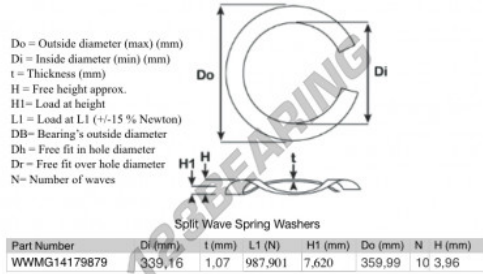

Split wave spring washer

SWSW-359.99-339.16-1.07-10 - SWSW-359.99-339.16-1.07-10

<https://www.123bearing.com/accessories/washer/split-wave-spring-washer/swsw-359.99-339.16-1.07-10>

PRODUCT FEATURES

Brand	GEN
Inside diameter	339.16 mm
Thickness	1.07 mm
Material	STEEL
Packaging	1
Load at L1	987.901 N
Load height	7.62
Outside diameter (max)	359.99 mm
Number of waves	10