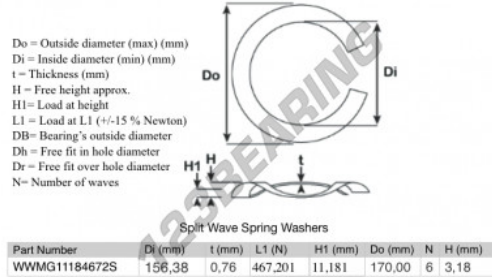

Split wave spring washer

SWSW-170-156.38-0.76-6-SS - SWSW-170-156.38-0.76-6-SS

<https://www.123bearing.com/accessories/washer/split-wave-spring-washer/swsw-170-156.38-0.76-6-ss>

PRODUCT FEATURES

| | |
|------------------------|-----------------|
| Brand | GEN |
| Inside diameter | 156.38 mm |
| Inside diameter | 6.157" inch |
| Thickness | 0.76 mm |
| Thickness | 0.03" inch |
| Material | STAINLESS STEEL |
| Packaging | 1 |
| Load at L1 | 467.201 N |
| Load height | 11.181 |
| Outside diameter (max) | 170 mm |
| Outside diameter (max) | 6.693" inch |
| Number of waves | 6 |