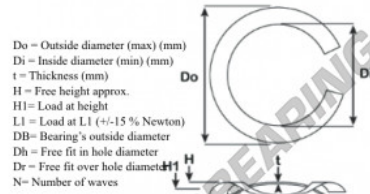

Split wave spring washer

SWSW-159.99-146.38-0.76-6-SS - SWSW-159.99-146.38-0.76-6-SS

<https://www.123bearing.com/accessories/washer/split-wave-spring-washer/swsw-159.99-146.38-0.76-6-ss>

Split Wave Spring Washers

Part Number	Di (mm)	t (mm)	L1 (N)	H1 (mm)	Do (mm)	N	H (mm)
WWMG09404405S	146,38	0,76	440,498	9,401	159,99	6	3,18

PRODUCT FEATURES

Brand	GEN
Inside diameter	146.38 mm
Thickness	0.76 mm
Material	STAINLESS STEEL
Packaging	1
Load at L1	440.498 N
Load height	9.401
Outside diameter (max)	159.99 mm
Number of waves	6