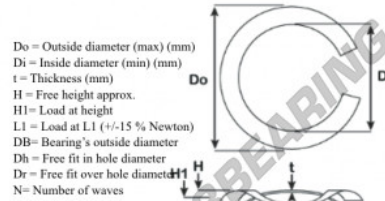

Split wave spring washer

SWSW-159.99-146.38-0.76-6 - SWSW-159.99-146.38-0.76-6

<https://www.123bearing.com/accessories/washer/split-wave-spring-washer/swsw-159.99-146.38-0.76-6>

Part Number	Di (mm)	t (mm)	L1 (N)	H1 (mm)	Do (mm)	N	H (mm)
WWMG09404405	146,38	0,76	440,498	9,401	159,99	6	3,18

PRODUCT FEATURES

Brand	GEN
Inside diameter	146.38 mm
Thickness	0.76 mm
Material	STEEL
Packaging	1
Load at L1	440.498 N
Load height	9.401
Outside diameter (max)	159.99 mm
Number of waves	6

contact@123bearing.com