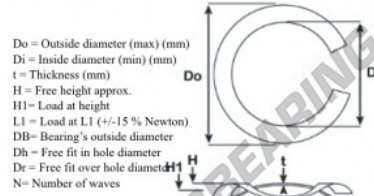

Split wave spring washer

SWSW-459.99-432.82-1.07-11-SS - SWSW-459.99-432.82-1.07-11-SS

<https://www.123bearing.com/accessories/washer/split-wave-spring-washer/sws-459.99-432.82-1.07-11-ss>

Split Wave Spring Washers

Part Number	Di (mm)	t (mm)	L1 (N)	H1 (mm)	Do (mm)	N	H (mm)
WWMG08891263S	432,82	1,07	1263,700	8,890	459,99	11	3,96

PRODUCT FEATURES

Brand	GEN
Inside diameter	432.82 mm
Thickness	1.07 mm
Material	STAINLESS STEEL
Packaging	1
Load at L1	1263.7 N
Load height	8.89
Outside diameter (max)	459.99 mm
Number of waves	11

contact@123bearing.com

(646) 712 9672

CRT4 de Lesquin 60 Rue Du Haut De Sainghin 59273 Fretin FRANCE