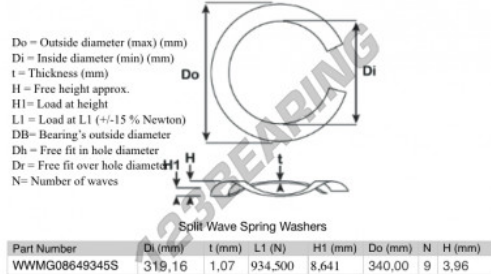

Split wave spring washer

SWSW-340-319.16-1.07-9-SS - SWSW-340-319.16-1.07-9-SS

<https://www.123bearing.com/accessories/washer/split-wave-spring-washer/swsw-340-319.16-1.07-9-ss>

PRODUCT FEATURES

Brand	GEN
Inside diameter	319.16 mm
Thickness	1.07 mm
Material	STAINLESS STEEL
Packaging	1
Load at L1	934.5 N
Load height	8.641
Outside diameter (max)	340 mm
Number of waves	9