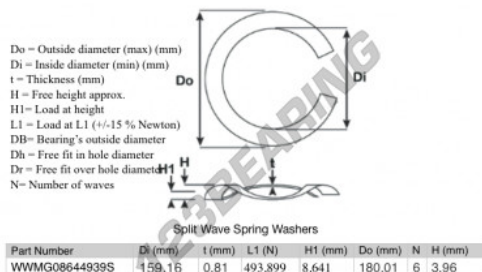

Split wave spring washer

SWSW-219.99-199.16-0.81-7 - SWSW-219.99-199.16-0.81-7

<https://www.123bearing.com/accessories/washer/split-wave-spring-washer/swsw-219.99-199.16-0.81-7>

PRODUCT FEATURES

Brand	GEN
Inside diameter	199.16 mm
Thickness	0.81 mm
Material	STEEL
Packaging	1
Load at L1	605.198 N
Load height	8.641
Outside diameter (max)	219.99 mm
Number of waves	7