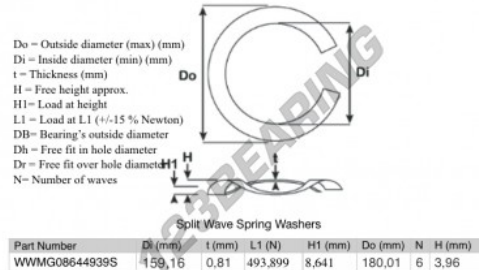

## Split wave spring washer

**SWSW-180.01-159.16-0.81-6-SS - SWSW-180.01-159.16-0.81-6-SS**

<https://www.123bearing.com/accessories/washer/split-wave-spring-washer/swsw-180.01-159.16-0.81-6-ss>

## PRODUCT FEATURES

Brand	GEN
Inside diameter	159.16 mm
Thickness	0.81 mm
Material	STAINLESS STEEL
Packaging	1
Load at L1	493.899 N
Load height	8.641
Outside diameter (max)	180.01 mm
Number of waves	6

[contact@123bearing.com](mailto:contact@123bearing.com)