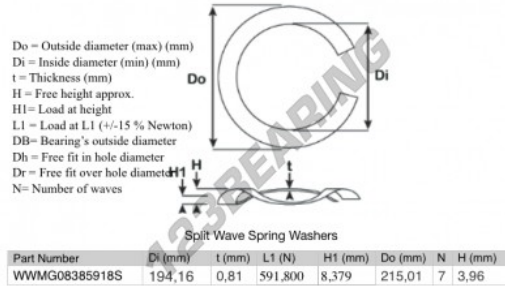

Split wave spring washer

SWSW-215.01-194.16-0.81-7-SS - SWSW-215.01-194.16-0.81-7-SS

<https://www.123bearing.com/accessories/washer/split-wave-spring-washer/swsw-215.01-194.16-0.81-7-ss>

PRODUCT FEATURES

Brand	GEN
Inside diameter	194.16 mm
Inside diameter	7.644" inch
Thickness	0.81 mm
Thickness	0.032" inch
Material	STAINLESS STEEL
Packaging	1
Load at L1	591.8 N
Load height	8.379
Outside diameter (max)	215.01 mm
Outside diameter (max)	8.465" inch
Number of waves	7