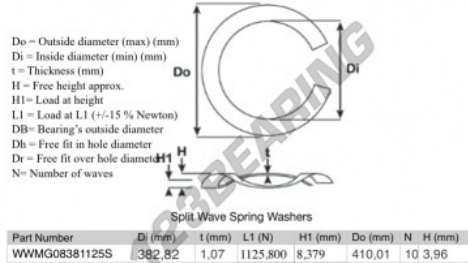

Split wave spring washer

SWSW-410.01-382.82-1.07-10-SS - SWSW-410.01-382.82-1.07-10-SS

<https://www.123bearing.com/accessories/washer/split-wave-spring-washer/sws-410.01-382.82-1.07-10-ss>

PRODUCT FEATURES

Brand	GEN
Inside diameter	382.82 mm
Thickness	1.07 mm
Material	STAINLESS STEEL
Packaging	1
Load at L1	1125.8 N
Load height	8.379
Outside diameter (max)	410.01 mm
Number of waves	10

contact@123bearing.com