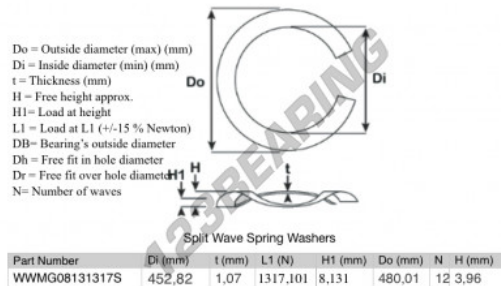

Split wave spring washer

SWSW-480.01-452.82-1.07-12-SS - SWSW-480.01-452.82-1.07-12-SS

<https://www.123bearing.com/accessories/washer/split-wave-spring-washer/swsw-480.01-452.82-1.07-12-ss>

PRODUCT FEATURES

Brand	GEN
Inside diameter	452.82 mm
Inside diameter	17.828" inch
Thickness	1.07 mm
Thickness	0.042" inch
Material	STAINLESS STEEL
Packaging	1
Load at L1	1317.101 N
Load height	8.131
Outside diameter (max)	480.01 mm
Outside diameter (max)	18.898" inch
Number of waves	12