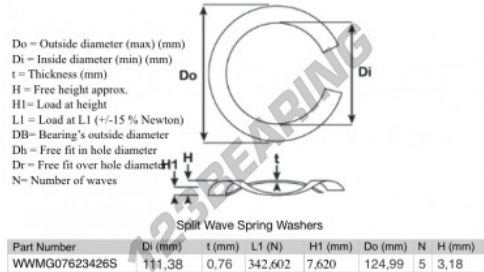

## Split wave spring washer

**SWSW-124.99-111.38-0.76-5-SS - SWSW-124.99-111.38-0.76-5-SS**

<https://www.123bearing.com/accessories/washer/split-wave-spring-washer/swsw-124.99-111.38-0.76-5-ss>

## PRODUCT FEATURES

Brand	GEN
Inside diameter	111.38 mm
Thickness	0.76 mm
Material	STAINLESS STEEL
Packaging	1
Load at L1	342.602 N
Load height	7.62
Outside diameter (max)	124.99 mm
Number of waves	5

[contact@123bearing.com](mailto:contact@123bearing.com)