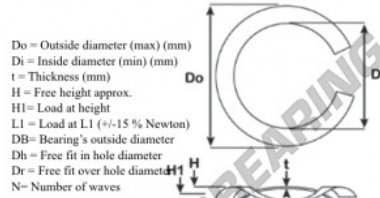

## Split wave spring washer

**SWSW-259.99-239.16-0.81-9 - SWSW-259.99-239.16-0.81-9**

<https://www.123bearing.com/accessories/washer/split-wave-spring-washer/sws-259.99-239.16-0.81-9>

Split Wave Spring Washers

Part Number	Di (mm)	t (mm)	L1 (N)	H1 (mm)	Do (mm)	N	H (mm)
WWMG07377120	239,16	0,81	712,000	7,371	259,99	9	3,96

## PRODUCT FEATURES

Brand	GEN
Inside diameter	239.16 mm
Thickness	0.81 mm
Material	STEEL
Packaging	1
Load at L1	712 N
Load height	7.371
Outside diameter (max)	259.99 mm
Number of waves	9

[contact@123bearing.com](mailto:contact@123bearing.com)