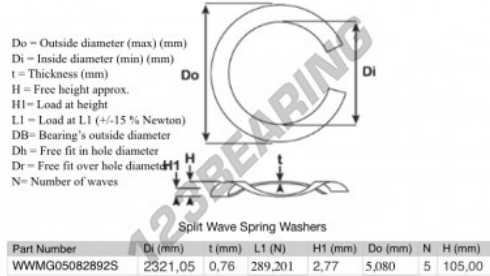

## Split wave spring washer

**SWSW-105-91.38-0.76-5-SS - SWSW-105-91.38-0.76-5-SS**

<https://www.123bearing.com/accessories/washer/split-wave-spring-washer/swsw-105-91.38-0.76-5-ss>

## PRODUCT FEATURES

Brand	GEN
Inside diameter	91.38 mm
Thickness	0.76 mm
Material	STAINLESS STEEL
Packaging	1
Load at L1	289.201 N
Load height	5.08
Outside diameter (max)	105 mm
Number of waves	5

[contact@123bearing.com](mailto:contact@123bearing.com)