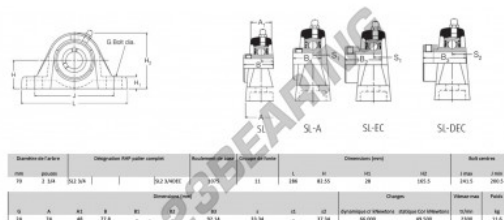

Housed bearing 2 bolts SL2-3-7-RHP - SL2-3-7-RHP

<https://www.123bearing.com/bearing-housing/housed-bearing/cast-iron-housed-bearing-2/sl2-3-7-rhp>

PRODUCT FEATURES

Brand	RHP
N° Ean13	3616060608994
Shaft diameter	70 mm
No. of fasteners	2
Tightening	set screw
Mounting center distance	200.5 mm
Limiting speed	2300 rpm
Material	cast iron
Weight	11600 g
Dynamic load	66 kN
Static load	49.5 kN
Packaging	1