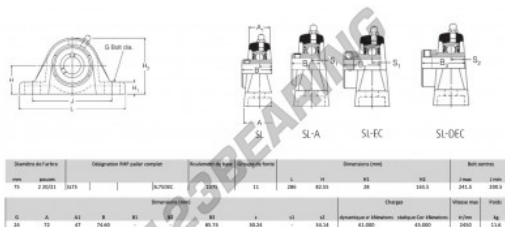

Housed bearing 2 bolts SL75-RHP - SL75-RHP

<https://www.123bearing.com/bearing-housing/housed-bearing/cast-iron-housed-bearing-2/sl75-rhp>

PRODUCT FEATURES

Brand	RHP
N° Ean13	3616060608970
Shaft diameter	75 mm
No. of fasteners	2
Tightening	set screw
Mounting center distance	200.5 mm
Limiting speed	2450 rpm
Material	cast iron
Weight	11600 g
Dynamic load	61 kN
Static load	45 kN
Packaging	1