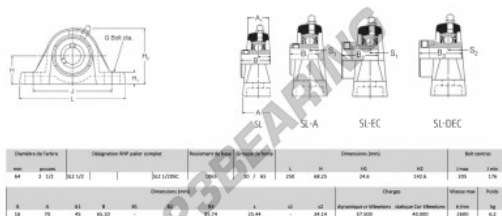

Housed bearing 2 bolts SL2-1-2-RHP - SL2-1-2-RHP

<https://www.123bearing.com/bearing-housing/housed-bearing/cast-iron-housed-bearing-2/sl2-1-2-rhp>

PRODUCT FEATURES

Brand	RHP
N° Ean13	3616060608949
Shaft diameter	64 mm
Shaft diameter	2.52" inch
No. of fasteners	2
Tightening	set screw
Mounting center distance	176 mm
Mounting center distance	6.929" inch
Limiting speed	2600 rpm
Material	cast iron
Weight	6200 g
Dynamic load	57.5 kN
Static load	40 kN
Packaging	1