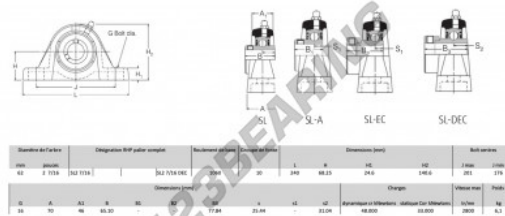

Housed bearing 2 bolts SL2-7-16-RHP - SL2-7-16-RHP

<https://www.123bearing.com/bearing-housing/housed-bearing/cast-iron-housed-bearing-2/sl2-7-16-rhp>

PRODUCT FEATURES

Brand	RHP
N° Ean13	3616060608918
Shaft diameter	62 mm
No. of fasteners	2
Tightening	set screw
Mounting center distance	176 mm
Limiting speed	2800 rpm
Material	cast iron
Weight	6100 g
Dynamic load	48 kN
Static load	33 kN
Packaging	1