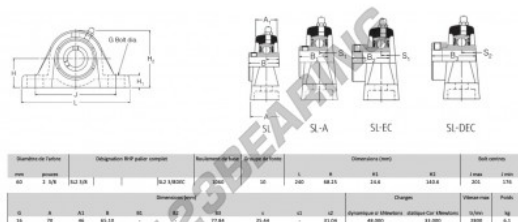

Housed bearing 2 bolts SL2-3-8-RHP - SL2-3-8-RHP

<https://www.123bearing.com/bearing-housing/housed-bearing/cast-iron-housed-bearing-2/sl2-3-8-rhp>

PRODUCT FEATURES

Brand	RHP
N° Ean13	3616060608901
Shaft diameter	60 mm
No. of fasteners	2
Tightening	set screw
Mounting center distance	176 mm
Limiting speed	2800 rpm
Material	cast iron
Weight	6100 g
Dynamic load	48 kN
Static load	33 kN
Packaging	1