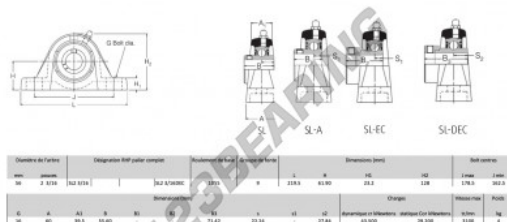

Housed bearing 2 bolts SL2-3-16-RHP - SL2-3-16-RHP

<https://www.123bearing.com/bearing-housing/housed-bearing/cast-iron-housed-bearing-2/sl2-3-16-rhp>

PRODUCT FEATURES

Brand	RHP
N° Ean13	3616060608871
Shaft diameter	56 mm
No. of fasteners	2
Tightening	set screw
Mounting center distance	162.5 mm
Limiting speed	3100 rpm
Material	cast iron
Weight	4000 g
Dynamic load	43.5 kN
Static load	29.2 kN
Packaging	1