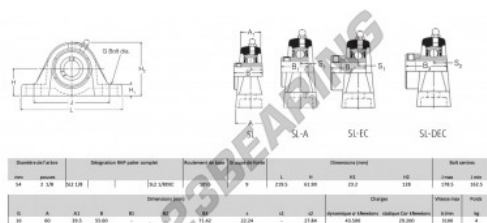

## Housed bearing 2 bolts SL2-1-8-RHP - SL2-1-8-RHP

<https://www.123bearing.com/bearing-housing/housed-bearing/cast-iron-housed-bearing-2/sl2-1-8-rhp>

### PRODUCT FEATURES

Brand	RHP
N° Ean13	3616060608864
Shaft diameter	54 mm
No. of fasteners	2
Tightening	set screw
Mounting center distance	162.5 mm
Limiting speed	3100 rpm
Material	cast iron
Weight	4000 g
Dynamic load	43.5 kN
Static load	29.2 kN
Packaging	1