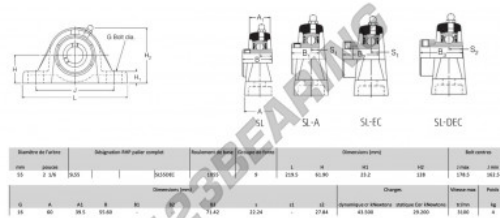

Housed bearing 2 bolts SL55-RHP - SL55-RHP

<https://www.123bearing.com/bearing-housing/housed-bearing/cast-iron-housed-bearing-2/sl55-rhp>

PRODUCT FEATURES

Brand	RHP
N° Ean13	747023032792
Shaft diameter	55 mm
No. of fasteners	2
Tightening	set screw
Mounting center distance	162.5 mm
Limiting speed	3100 rpm
Material	cast iron
Weight	4000 g
Dynamic load	43.5 kN
Static load	29.2 kN
Packaging	1