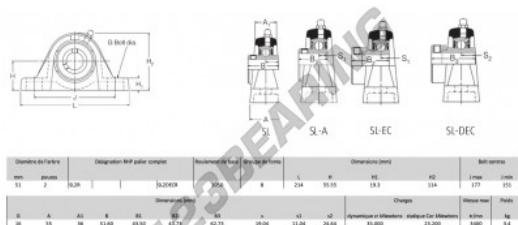

## Housed bearing 2 bolts SL2-R-RHP - SL2-R-RHP

<https://www.123bearing.com/bearing-housing/housed-bearing/cast-iron-housed-bearing-2/sl2-r-rhp>

### PRODUCT FEATURES

Brand	RHP
N° Ean13	3616060608833
Shaft diameter	51 mm
No. of fasteners	2
Tightening	set screw
Mounting center distance	151 mm
Limiting speed	3400 rpm
Material	cast iron
Weight	3400 g
Dynamic load	35 kN
Static load	23.2 kN
Packaging	1