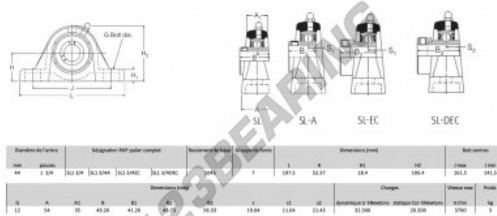

Housed bearing 2 bolts SL1-3-4-RHP - SL1-3-4-RHP

<https://www.123bearing.com/bearing-housing/housed-bearing/cast-iron-housed-bearing-2/sl1-3-4-rhp>

PRODUCT FEATURES

Brand	RHP
N° Ean13	3616060608796
Shaft diameter	44 mm
No. of fasteners	2
Tightening	set screw
Mounting center distance	141.5 mm
Limiting speed	3700 rpm
Material	cast iron
Weight	3000 g
Dynamic load	32.5 kN
Static load	19.9 kN
Packaging	1