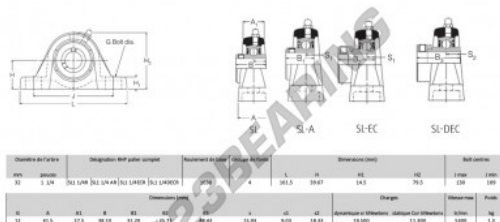

Housed bearing 2 bolts SL1-1-4R-RHP - SL1-1-4R-RHP

<https://www.123bearing.com/bearing-housing/housed-bearing/cast-iron-housed-bearing-2/sl1-1-4r-rhp>

PRODUCT FEATURES

Brand	RHP
N° Ean13	747023031511
Shaft diameter	32 mm
No. of fasteners	2
Tightening	set screw
Mounting center distance	109 mm
Limiting speed	5300 rpm
Material	cast iron
Weight	1300 g
Dynamic load	19.5 kN
Static load	11.3 kN
Packaging	1