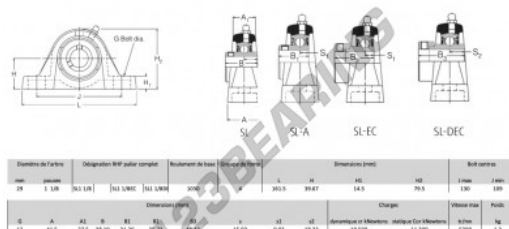

Housed bearing 2 bolts SL1-1-8-RHP - SL1-1-8-RHP

<https://www.123bearing.com/bearing-housing/housed-bearing/cast-iron-housed-bearing-2/sl1-1-8-rhp>

PRODUCT FEATURES

Brand	RHP
N° Ean13	3616060608673
Shaft diameter	29 mm
No. of fasteners	2
Tightening	set screw
Mounting center distance	109 mm
Limiting speed	5300 rpm
Material	cast iron
Weight	1300 g
Dynamic load	19.5 kN
Static load	11.3 kN
Packaging	1