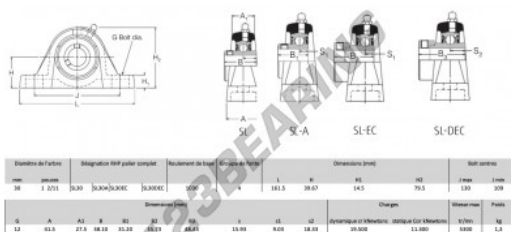

## Housed bearing 2 bolts SL30-RHP - SL30-RHP

<https://www.123bearing.com/bearing-housing/housed-bearing/cast-iron-housed-bearing-2/sl30-rhp>

### PRODUCT FEATURES

Brand	RHP
N° Ean13	3616060608666
Shaft diameter	30 mm
Shaft diameter	1.181" inch
No. of fasteners	2
Tightening	set screw
Mounting center distance	109 mm
Mounting center distance	4.291" inch
Limiting speed	5300 rpm
Material	cast iron
Weight	1300 g
Dynamic load	19.5 kN
Static load	11.3 kN
Packaging	1