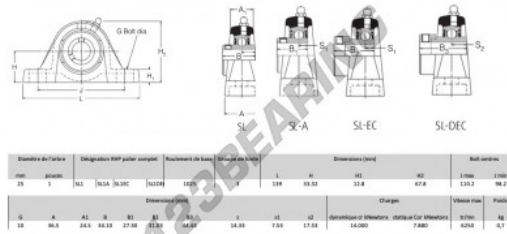

Housed bearing 2 bolts SL1-RHP - SL1-RHP

<https://www.123bearing.com/bearing-housing/housed-bearing/cast-iron-housed-bearing-2/sl1-rhp>

PRODUCT FEATURES

Brand	RHP
N° Ean13	3616060608659
Shaft diameter	25 mm
No. of fasteners	2
Tightening	set screw
Mounting center distance	98.2 mm
Limiting speed	6250 rpm
Material	cast iron
Weight	700 g
Dynamic load	14 kN
Static load	7.88 kN
Packaging	1