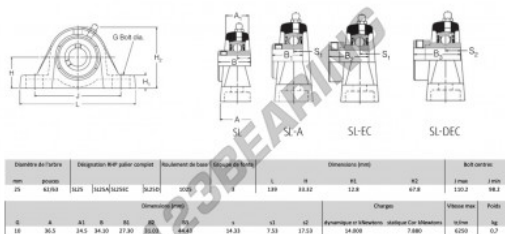

Housed bearing 2 bolts SL25-RHP - SL25-RHP

<https://www.123bearing.com/bearing-housing/housed-bearing/cast-iron-housed-bearing-2/sl25-rhp>

PRODUCT FEATURES

Brand	RHP
N° Ean13	3616060608628
Shaft diameter	25 mm
No. of fasteners	2
Tightening	set screw
Mounting center distance	98.2 mm
Limiting speed	6250 rpm
Material	cast iron
Weight	700 g
Dynamic load	14 kN
Static load	7.88 kN
Packaging	1