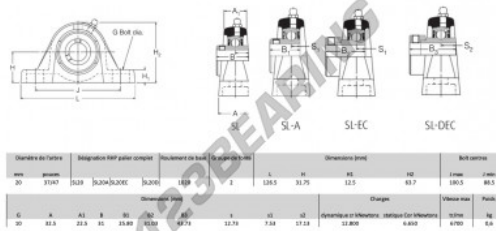

Housed bearing 2 bolts SL20-RHP - SL20-RHP

<https://www.123bearing.com/bearing-housing/housed-bearing/cast-iron-housed-bearing-2/sl20-rhp>

PRODUCT FEATURES

Brand	RHP
N° Ean13	3616060608604
Shaft diameter	20 mm
No. of fasteners	2
Tightening	set screw
Mounting center distance	88.5 mm
Limiting speed	6700 rpm
Material	cast iron
Weight	600 g
Dynamic load	12.8 kN
Static load	6.65 kN
Packaging	1