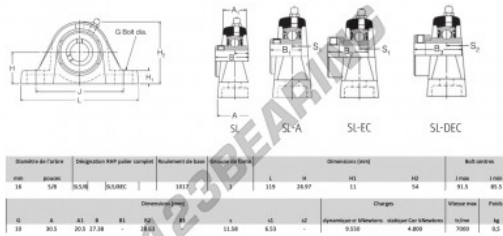

Housed bearing 2 bolts SL5-8-RHP - SL5-8-RHP

<https://www.123bearing.com/bearing-housing/housed-bearing/cast-iron-housed-bearing-2/sl5-8-rhp>

PRODUCT FEATURES

Brand	RHP
N° Ean13	3616060608598
Shaft diameter	16 mm
No. of fasteners	2
Tightening	set screw
Mounting center distance	85.5 mm
Limiting speed	7000 rpm
Material	cast iron
Weight	500 g
Dynamic load	9.55 kN
Static load	4.8 kN
Packaging	1