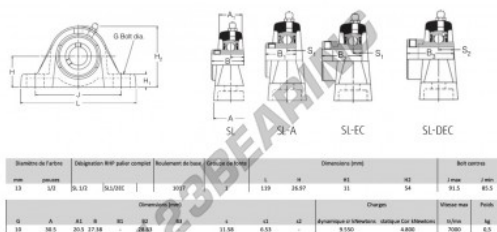

## Housed bearing 2 bolts SL1-2-RHP - SL1-2-RHP

<https://www.123bearing.com/bearing-housing/housed-bearing/cast-iron-housed-bearing-2/sl1-2-rhp>

### PRODUCT FEATURES

Brand	RHP
N° Ean13	3616060608581
Shaft diameter	13 mm
Shaft diameter	0.512" inch
No. of fasteners	2
Tightening	set screw
Mounting center distance	85.5 mm
Mounting center distance	3.366" inch
Limiting speed	7000 rpm
Material	cast iron
Weight	500 g
Dynamic load	9.55 kN
Static load	4.8 kN
Packaging	1